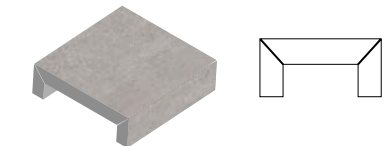

## GRANDE RANGE | 2 cm thickness

Ideal for walkways, patios, pool decking, driveways (wet lay), terraces & rooftops

120 x 120cm x 2cm  
(48 x 48" x 2cm)

60 x 60cm x 2cm  
(24 x 24" x 2cm)

60 x 120cm x 2cm  
(24 x 48" x 2cm)

## GRANDE RANGE COPING

BULLNOSED

HALF BULLNOSED

SINGLE EASED

DOUBLE EASED

L-SHAPE  
available as custom order

U-SHAPE  
available as custom order

YOU DESIGN!  
*we deliver*