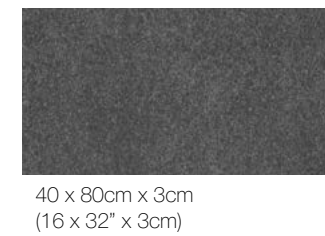

VITA PREMIUM | 3 cm thickness

Ideal for Driveways, Urban traffic

Compatible with heated driveways.

YOU DESIGN!
we deliver