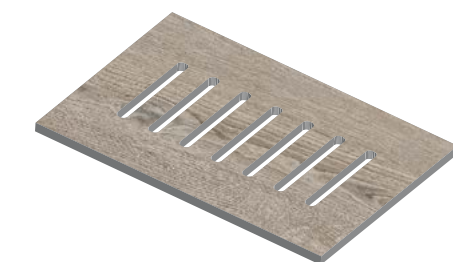

YOU DESIGN!
we deliver

CUSTOM FABRICATION + DESIGN

Our in-house Canadian fabrication facility unlocks endless possibilities. See what's on the cutting table!

Bring your project to life with BANAS downloadable textures.

Download available here.