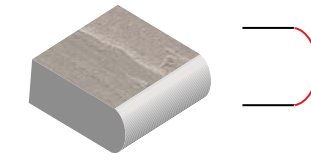

NSP COPING

BULLNOSED