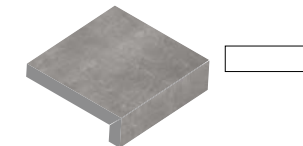

L-SHAPE
available as custom order