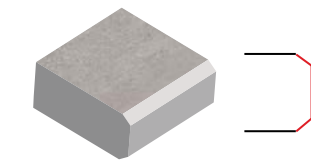

DOUBLE EASED