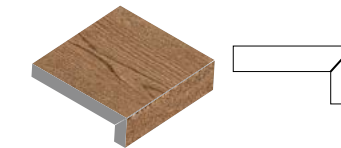

L-SHAPE
available as custom order

U-SHAPE
available as custom order