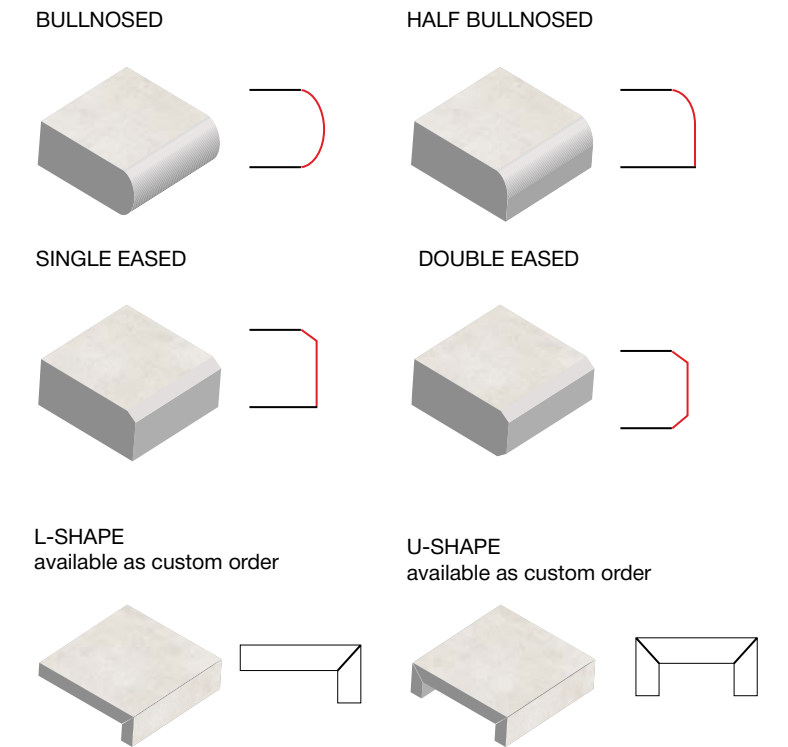

VITA 2 + 3 COPING

YOU DESIGN!
we deliver

CUSTOM FABRICATION + DESIGN

Our in-house Canadian fabrication facility unlocks endless possibilities. See what's on the cutting table!

Bring your project to life with BANAS downloadable textures.

Download available here.