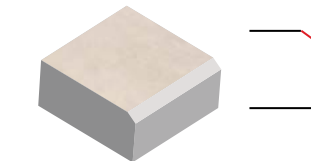

SINGLE EASED