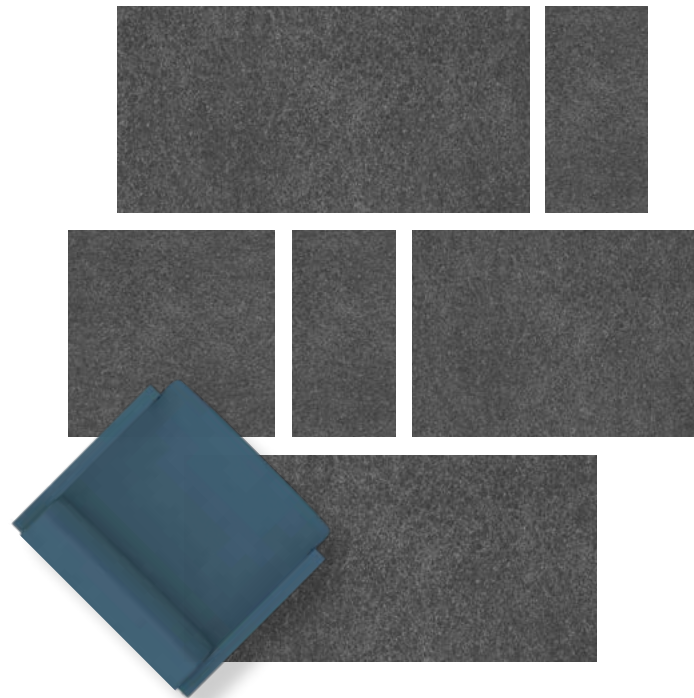

CARBON BLACK

A perfect blend of black and white with a refined stippled stone finish, Carbon Black delivers a bold, sophisticated aesthetic suited for modern outdoor spaces. Designed with a realistic stone surface and solid porcelain body, it provides the natural look of stone with the strength, durability, and easy care of porcelain.

Its textured finish enhances depth and visual interest, pairing seamlessly with natural stone applications. Carbon Black works beautifully with contemporary, modern, or urban landscape designs, adding striking contrast and elegance to patios, walkways, and outdoor living environments.

Maintenance is effortless, simply clean using a pressure washer and Banas Floor Shampoo.