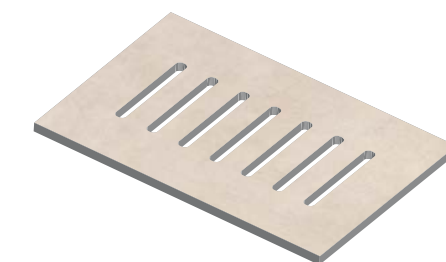

YOU DESIGN!
we deliver

CUSTOM FABRICATION + DESIGN

Our in-house Canadian fabrication facility unlocks endless possibilities. See what's on the cutting table!

Bring your project to life with BANAS downloadable textures.

Download available here.