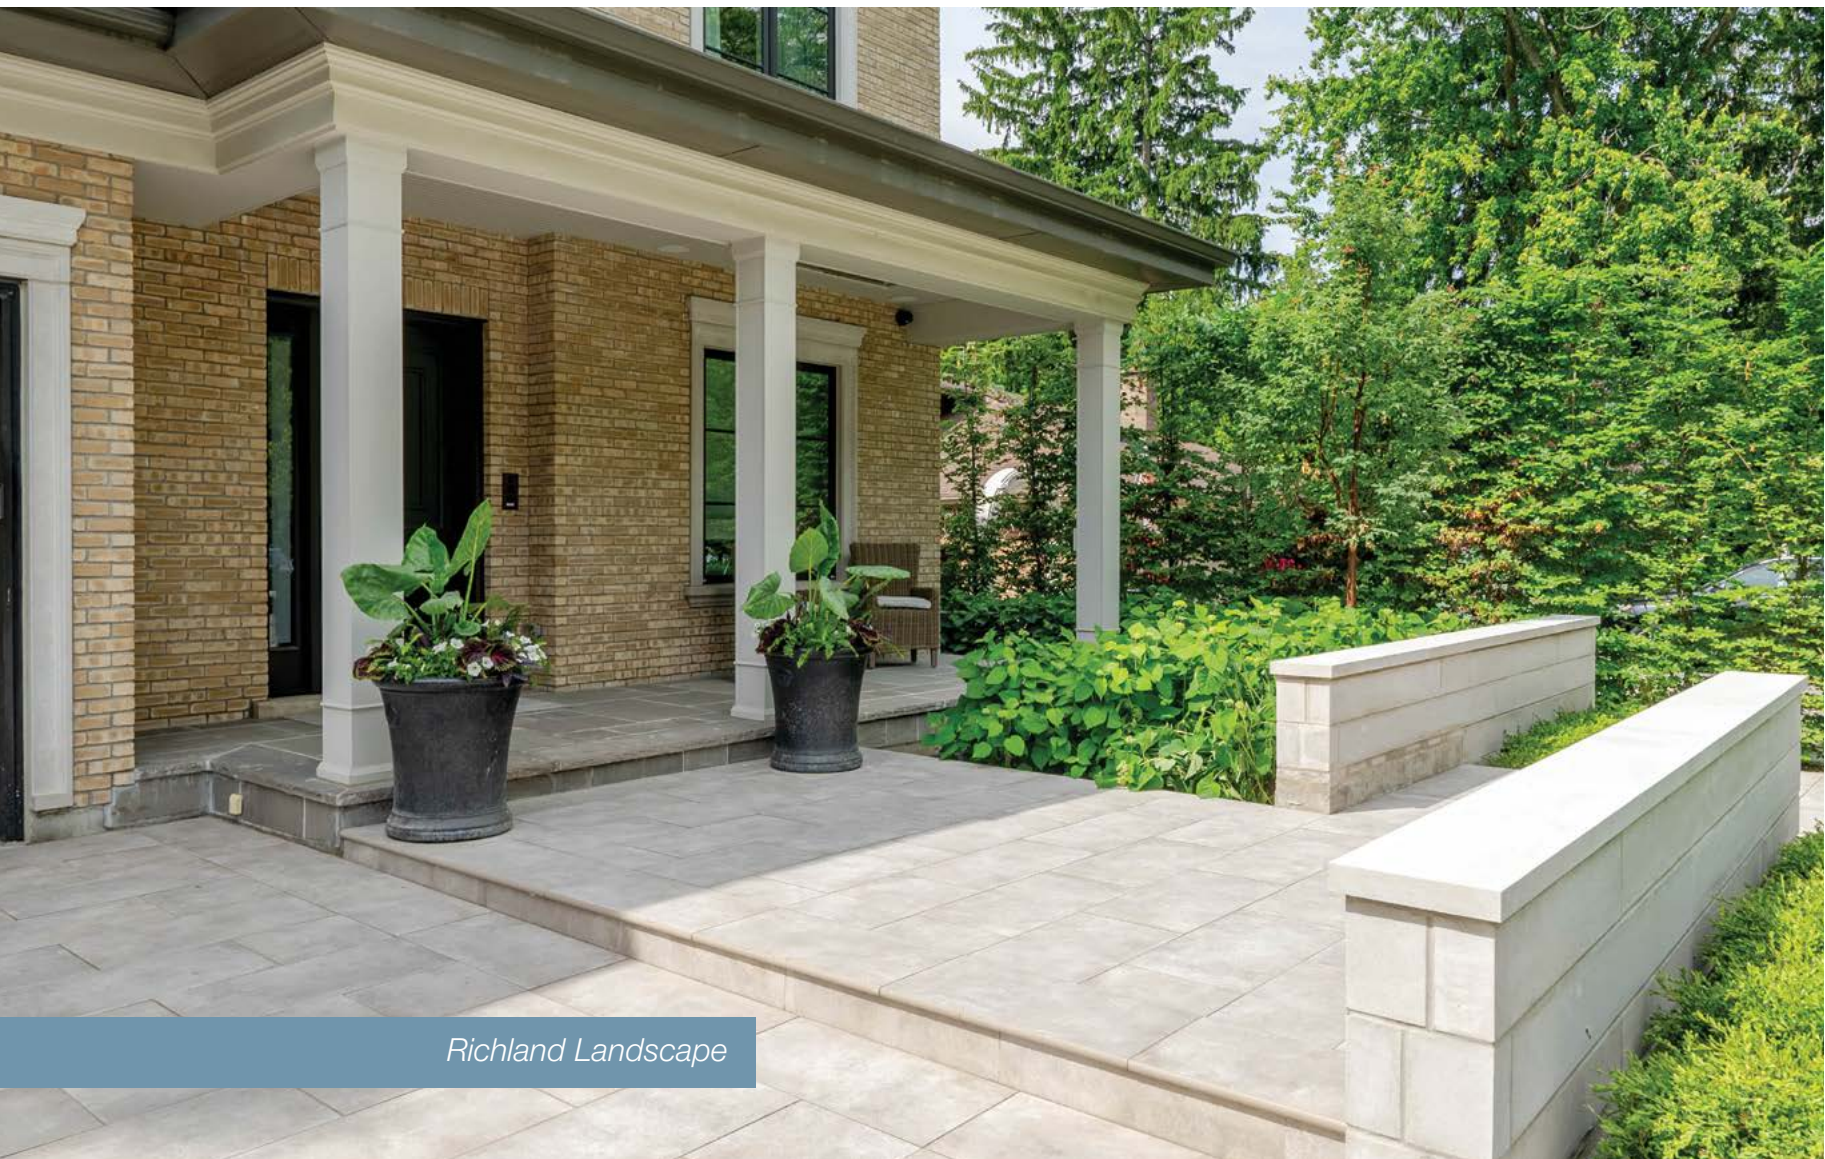

MORNING SKY

A bright and refreshing white palette enhanced by a subtle stippled texture, Morning Sky brings a soft, airy elegance to outdoor living spaces. Designed with a realistic stone surface and a solid porcelain body, it offers the beauty of natural stone with the durability, strength, and low maintenance of porcelain.

The textured finish provides a natural, authentic look that pairs seamlessly with natural stone applications. Morning Sky works well with both contemporary and modern or urban landscape designs, adding lightness and versatility to patios, walkways, and outdoor entertainment areas.

Easy to maintain, simply clean with a pressure washer and Banas Floor Shampoo to keep surfaces looking crisp and refined.

Richland Landscape