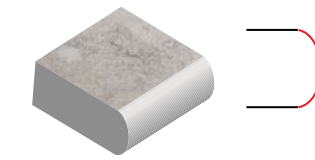

NSP COPING

BULLNOSED