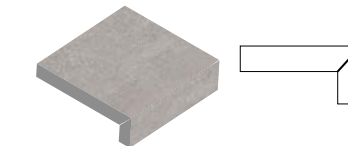

L-SHAPE
available as custom order