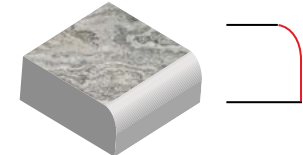

HALF BULLNOSED