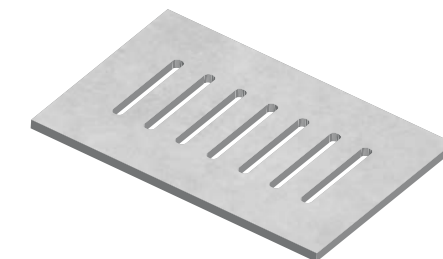

CUSTOM FABRICATION + DESIGN

Our in-house Canadian fabrication facility unlocks endless possibilities. See what's on the cutting table!

Bring your project to life with BANAS downloadable textures.

Download available here.