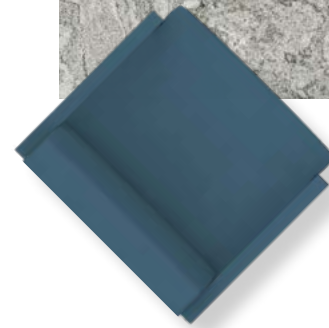

The textured finish enhances visual depth while providing excellent slip resistance, making it ideal for patios, walkways, pool decks, and modern landscape features. Designed to complement natural stone, Eramosa integrates seamlessly into both contemporary and urban outdoor spaces.