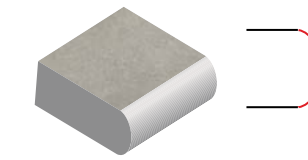

VITA 2 + 3 COPING

BULLNOSED