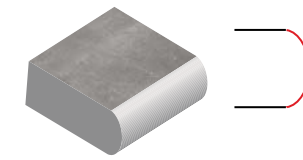

GRANDE RANGE COPING

BULLNOSED