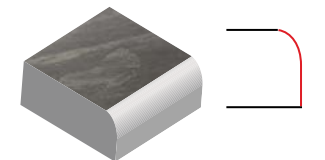

HALF BULLNOSED