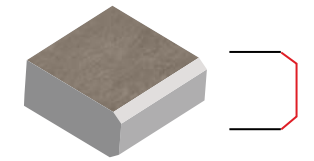

DOUBLE EASED