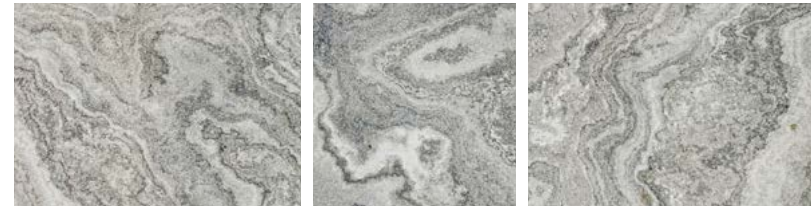

ERAMOSA

Inspired by the distinctive veining and natural movement of natural stone, Eramosa porcelain brings timeless elegance to any outdoor environment. Its realistic stone surface is paired with a solid porcelain body, offering the perfect balance of natural beauty and long-lasting performance.

The textured finish enhances visual depth while providing excellent slip resistance, making it ideal for patios, walkways, pool decks, and modern landscape features. Designed to complement natural stone, Eramosa integrates seamlessly into both contemporary and urban outdoor spaces.