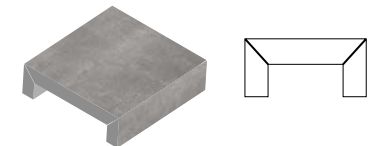

## GRANDE RANGE | 2 cm thickness

Ideal for walkways, patios, pool decking, driveways (wet lay), terraces & rooftops

120 x 120cm x 2cm  
(48 x 48" x 2cm)

60 x 60cm x 2cm  
(24 x 24" x 2cm)

60 x 120cm x 2cm  
(24 x 48" x 2cm)

## GRANDE RANGE COPING

BULLNOSED

HALF BULLNOSED

SINGLE EASED

DOUBLE EASED

L-SHAPE  
available as custom order

U-SHAPE  
available as custom order

YOU DESIGN!  
*we deliver*