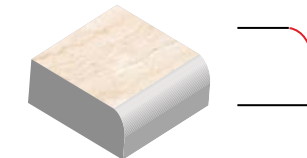

HALF BULLNOSED