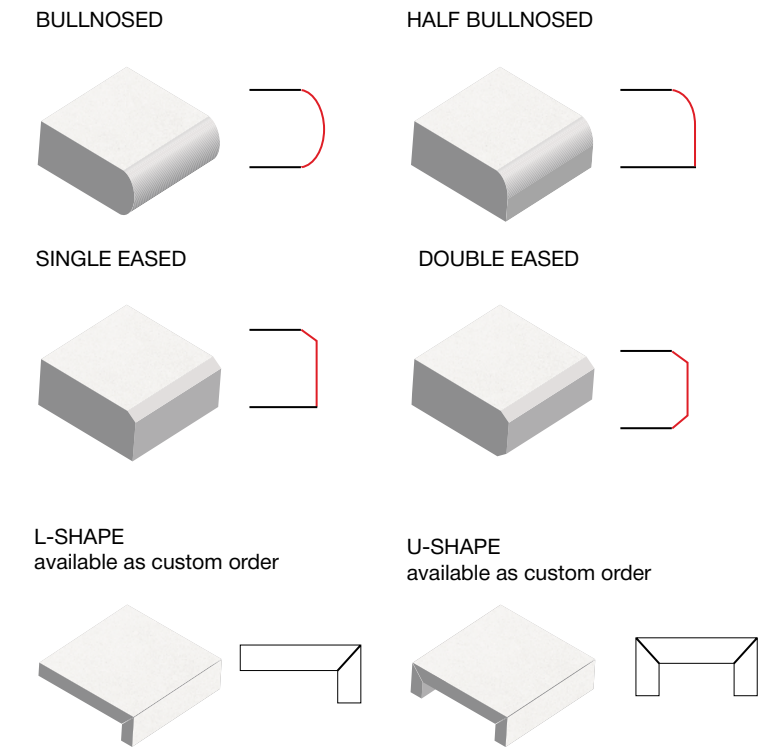

VITA 2 + 3 COPING

YOU DESIGN!
we deliver

CUSTOM FABRICATION + DESIGN

Our in-house Canadian fabrication facility unlocks endless possibilities. See what's on the cutting table!

Bring your project to life with BANAS downloadable textures.

Download available here.

VITA PREMIUM | 3 cm thickness

Ideal for Driveways, Urban traffic

Compatible with heated driveways.