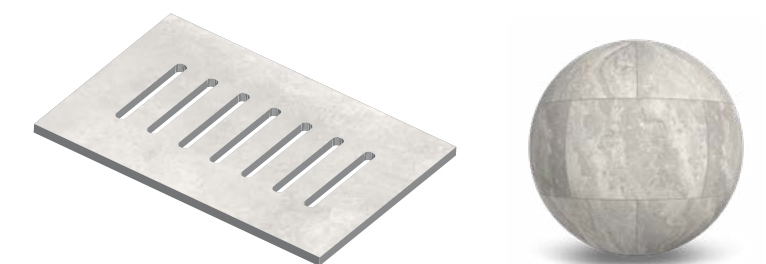

VITA 2 + 3
COLLECTION

MORNING SKY