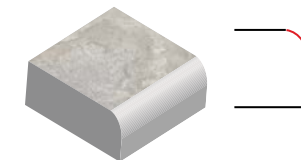

HALF BULLNOSED