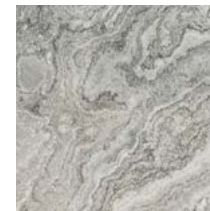

NSP | 2 cm thickness

Ideal for walkways, patios, pool decking, driveways (wet lay), terraces & rooftops

60 x 60cm x 2cm
(24 x 24" x 2cm)