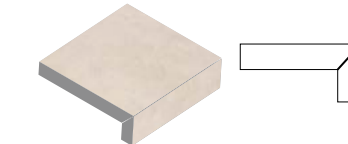

L-SHAPE
available as custom order