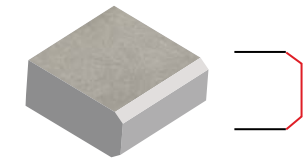

DOUBLE EASED