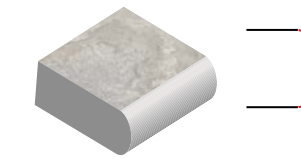

VITA 2 + 3 COPING

BULLNOSED