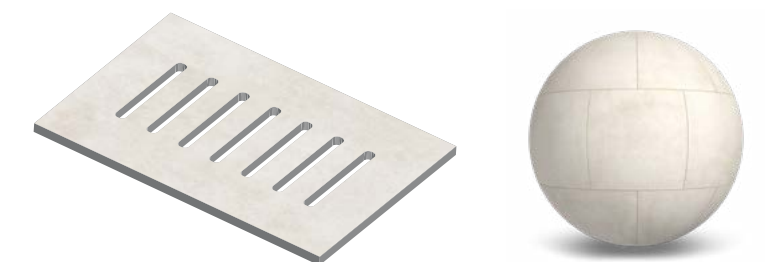

VITA 2 + 3 COLLECTION

SAHARA SANDS