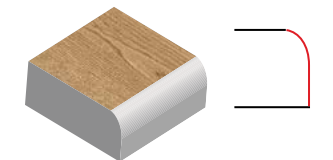

HALF BULLNOSED