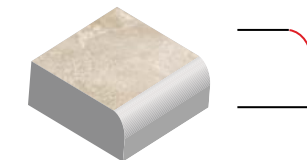

HALF BULLNOSED