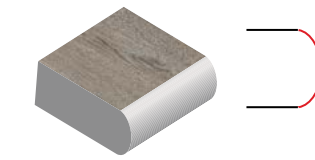

WOOD GRAIN COPING

BULLNOSED