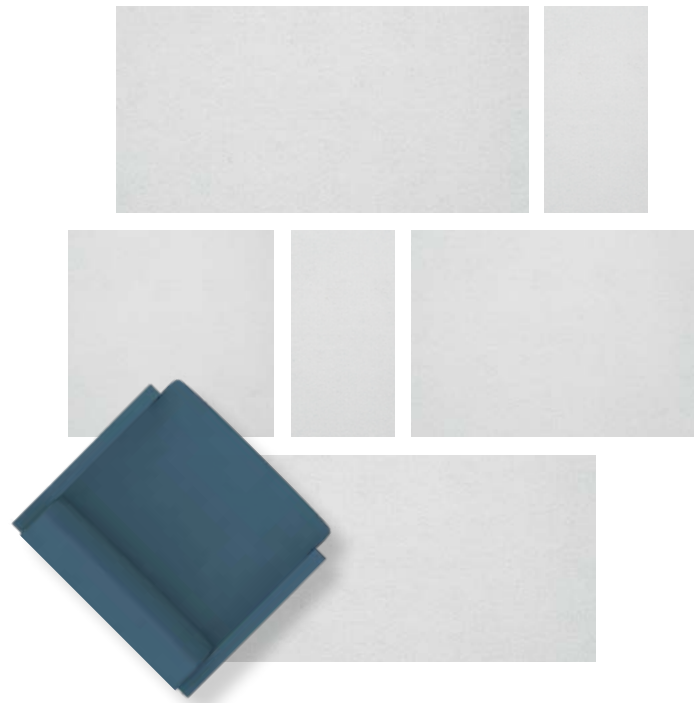

EVEREST GREY

Cool, crisp grey tones with a subtle stippled finish give Everest Grey a fresh and refined aesthetic. Designed with a realistic stone surface and a solid porcelain body, it delivers the natural beauty of stone with the durability, strength, and low maintenance of porcelain.

Its textured finish enhances authenticity and pairs seamlessly with natural stone applications, making it an ideal choice for both contemporary and modern or urban landscape designs.

Everest Grey is easy to maintain and can be cleaned effortlessly using a pressure washer and Banas Floor Shampoo.