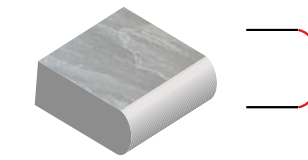

NSP COPING

BULLNOSED