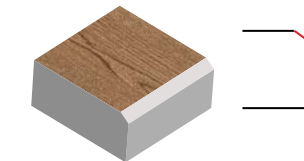

SINGLE EASED