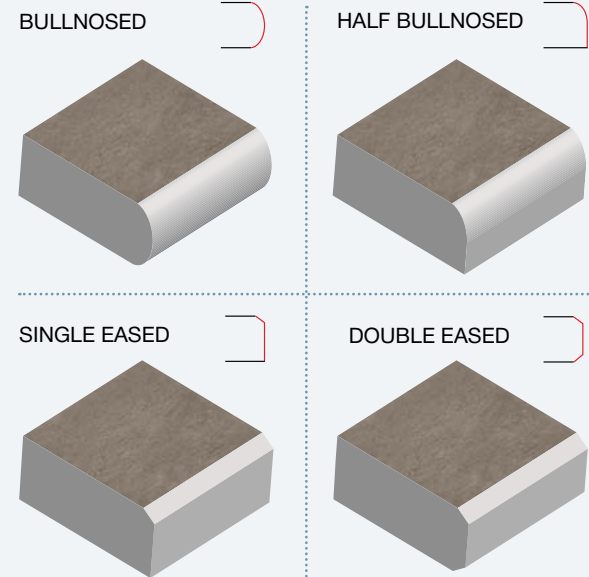

OUR IN-HOUSE FABRICATION:

- L-COPING
- U-COPING
- CORNER COPING
- BULLNOSE
- HALF BULLNOSE
- SINGLE/DOUBLE EASED
- CUSTOM CUTS
- STEPS
- CUSTOM DRAINS

Custom designs, imagined and delivered.
Complex stone inlays
Custom drainage for a sleek aesthetic
Smooth curved coping