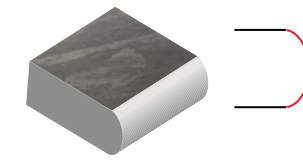

NSP COPING

BULLNOSED