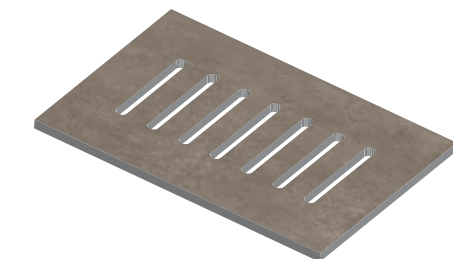

CUSTOM FABRICATION + DESIGN

Our in-house Canadian fabrication facility unlocks endless possibilities. See what's on the cutting table!

Bring your project to life with BANAS downloadable textures.

Download available here.