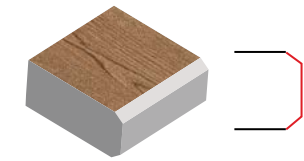

DOUBLE EASED