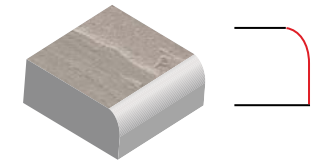

HALF BULLNOSED