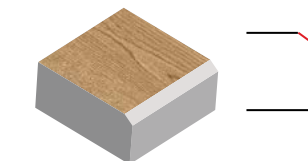

SINGLE EASED