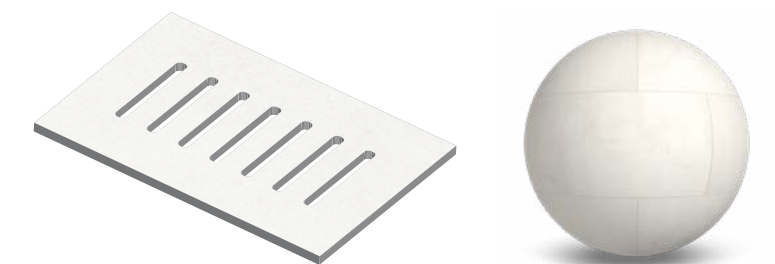

### VITA PREMIUM | 3 cm thickness

Ideal for Driveways, Urban traffic

Compatible with heated driveways.