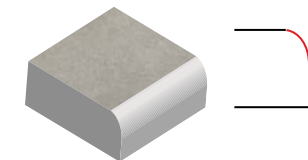

HALF BULLNOSED