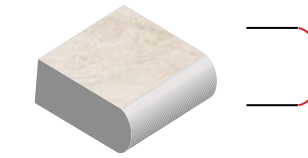

VITA 2 + 3 COPING

BULLNOSED