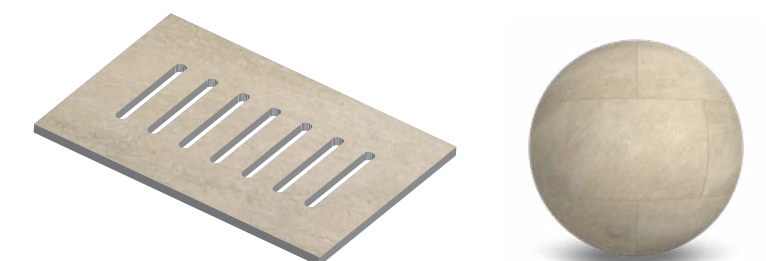

VITA 2 + 3
COLLECTION

ARIZONA GOLD