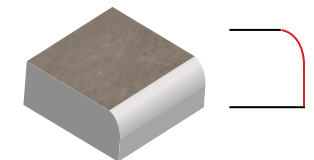

HALF BULLNOSED