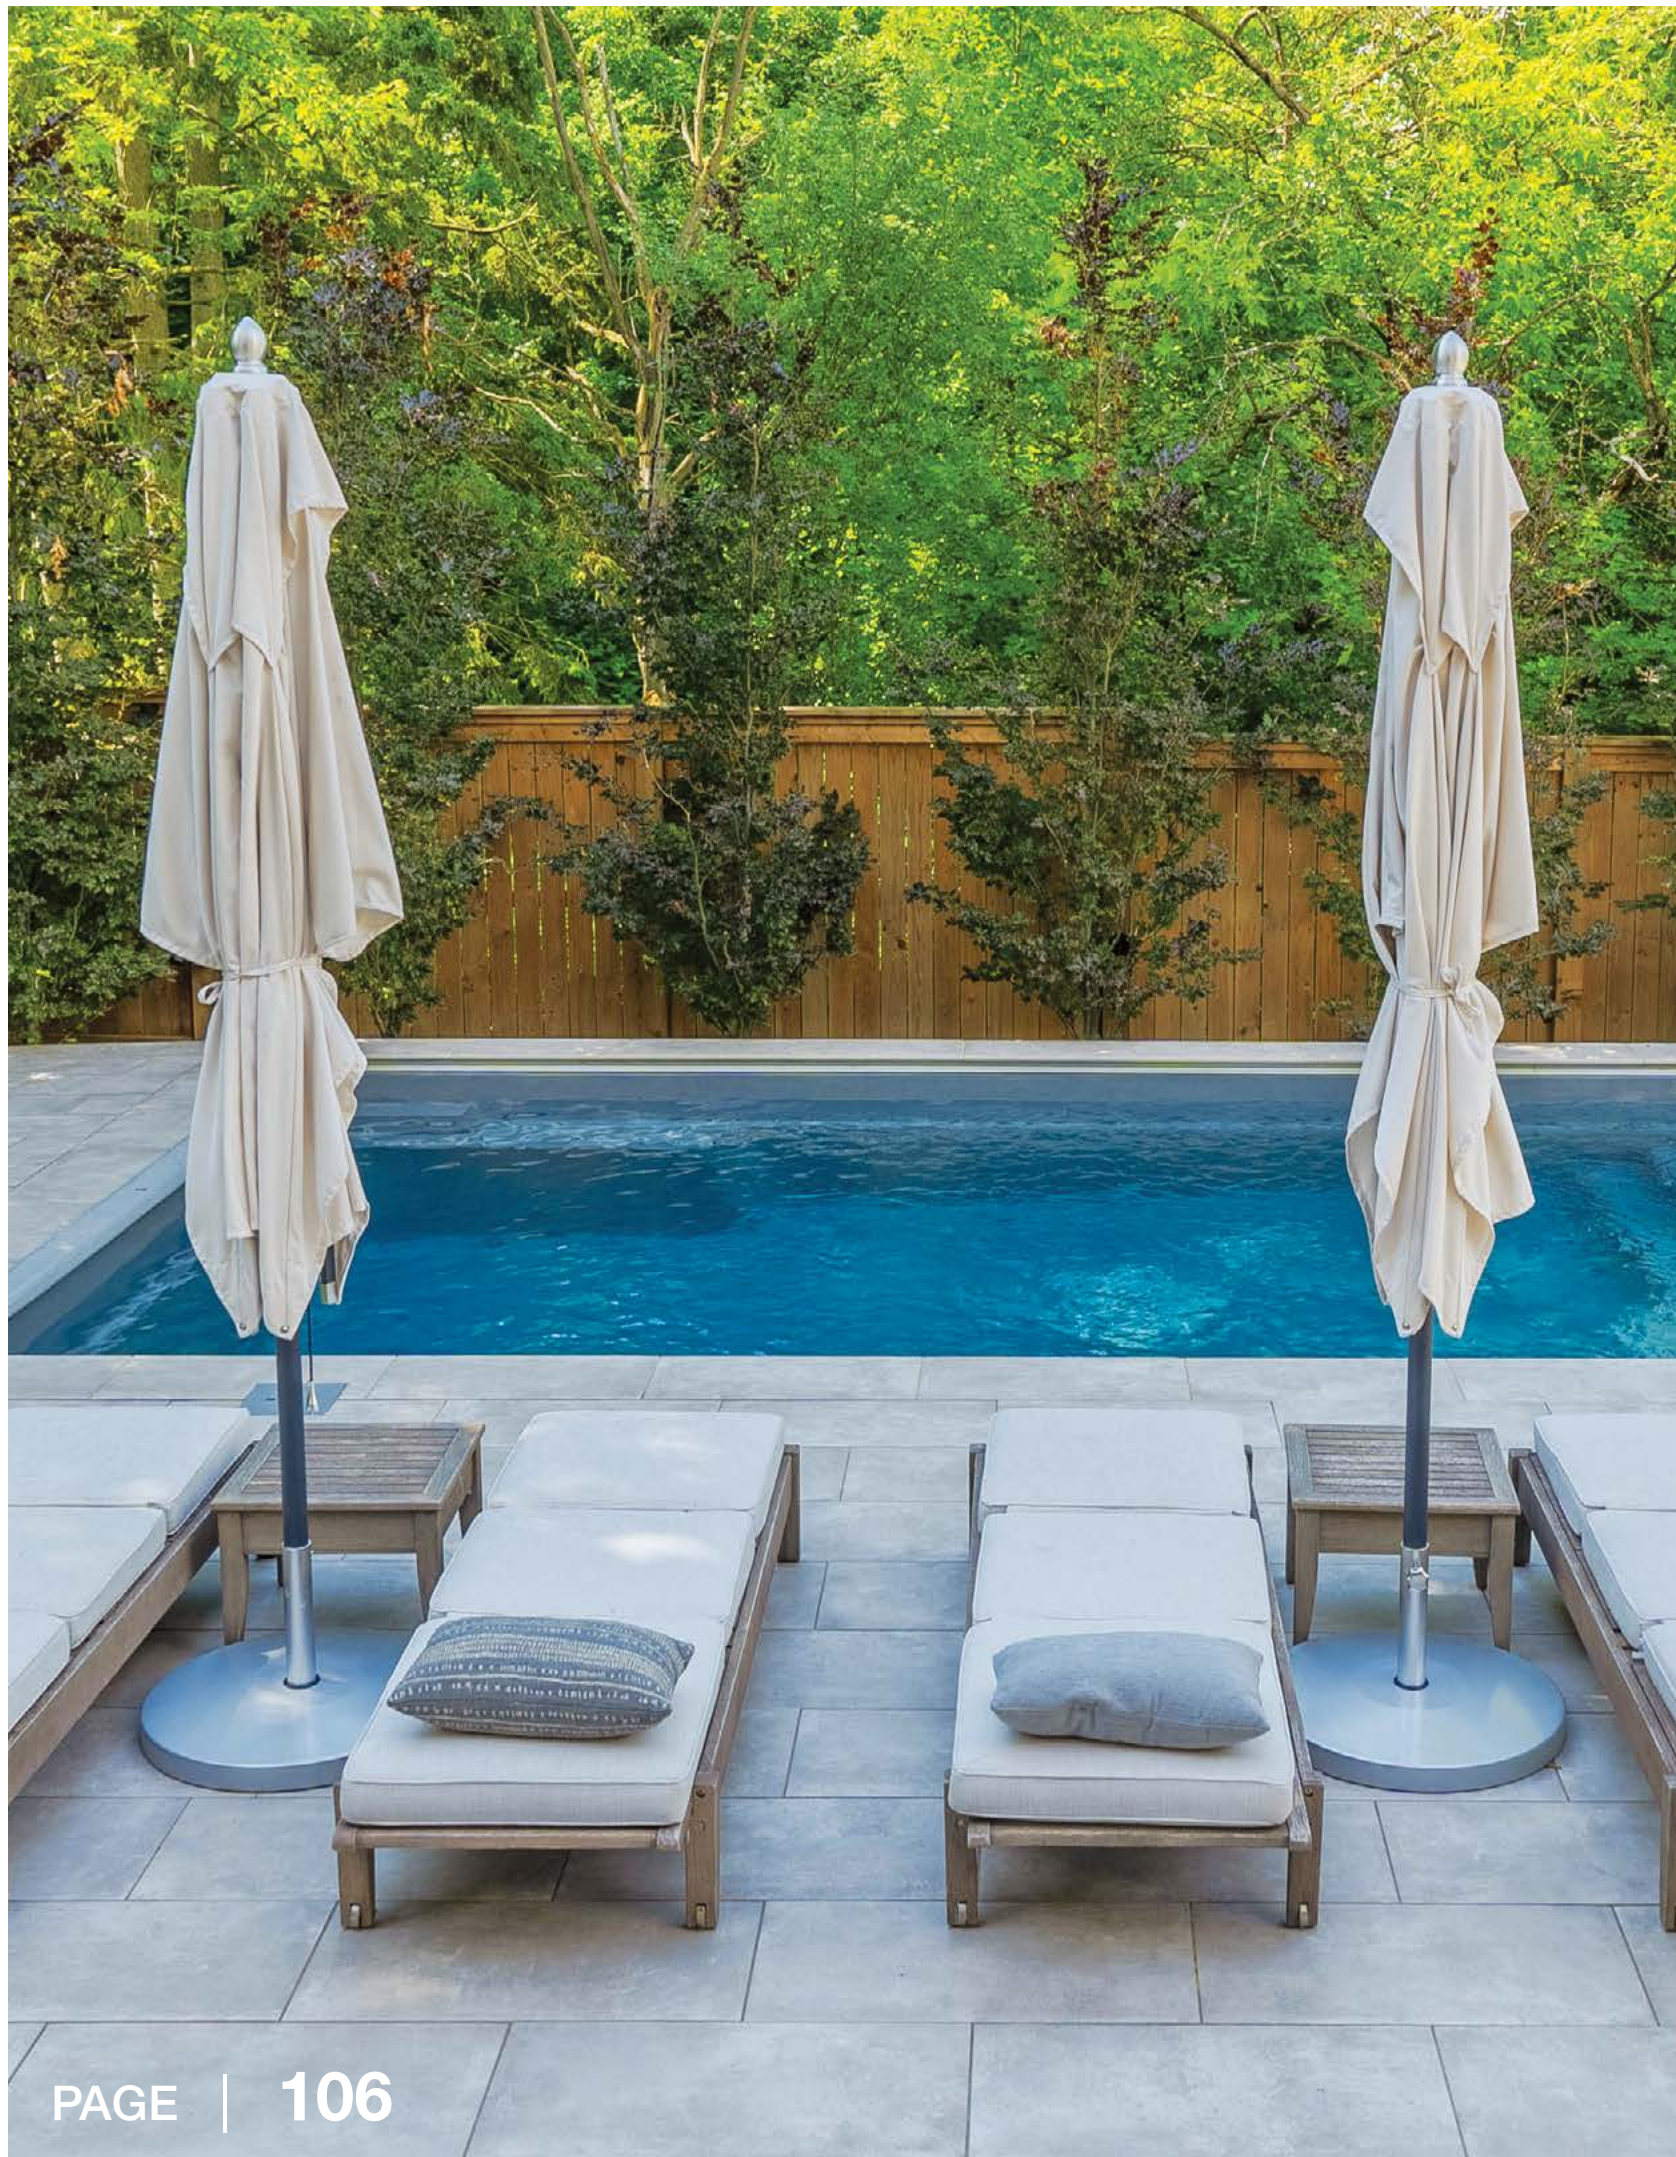

easy to
MAINTAIN

EFFORTLESS MAINTENANCE

No sealing required! Our porcelain is virtually maintenance-free— simply rinse away seasonal dirt with a mild detergent for a flawless finish year-round.

ECO-FRIENDLY CLEANERS

Banas has designed a line of eco-friendly care products for gentle cleaning of multiple stone surfaces - a great complement to the porcelain collection!

RUST REMOVER

FLOOR SHAMPOO

GROUT DESTROYER

BANAS offers a complete range of cleaners and mild detergent for installation clean-up as well as ongoing maintenance to keep your porcelain in pristine condition.