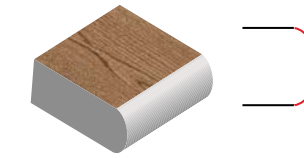

WOOD GRAIN COPING

BULLNOSED