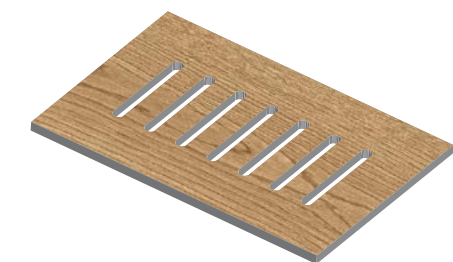

YOU DESIGN!
we deliver

CUSTOM FABRICATION + DESIGN

Our in-house Canadian fabrication facility unlocks endless possibilities. See what's on the cutting table!

Bring your project to life with BANAS downloadable textures.

Download available here.