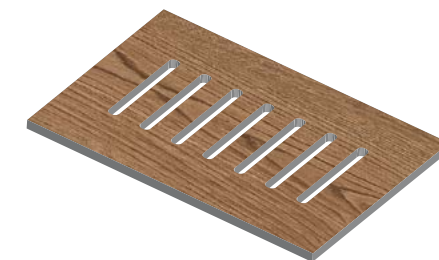

YOU DESIGN!
we deliver

CUSTOM FABRICATION + DESIGN

Our in-house Canadian fabrication facility unlocks endless possibilities. See what's on the cutting table!

Bring your project to life with BANAS downloadable textures.

Download available here.