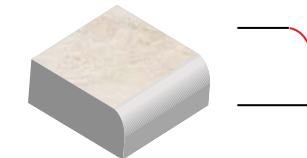

HALF BULLNOSED