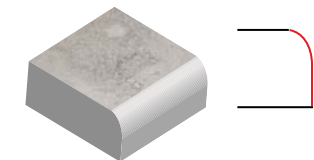

HALF BULLNOSED