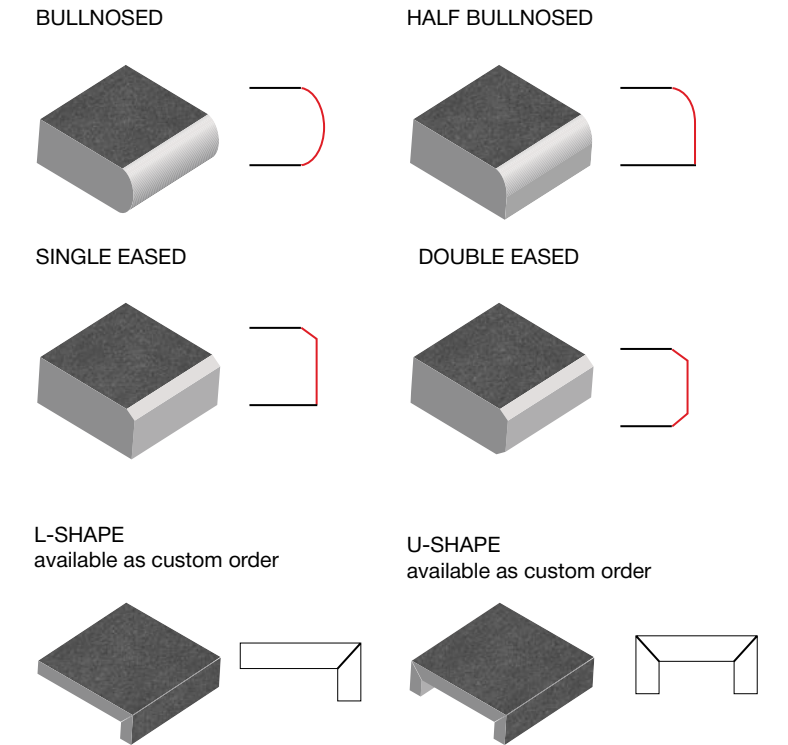

VITA 2 + 3 COPING