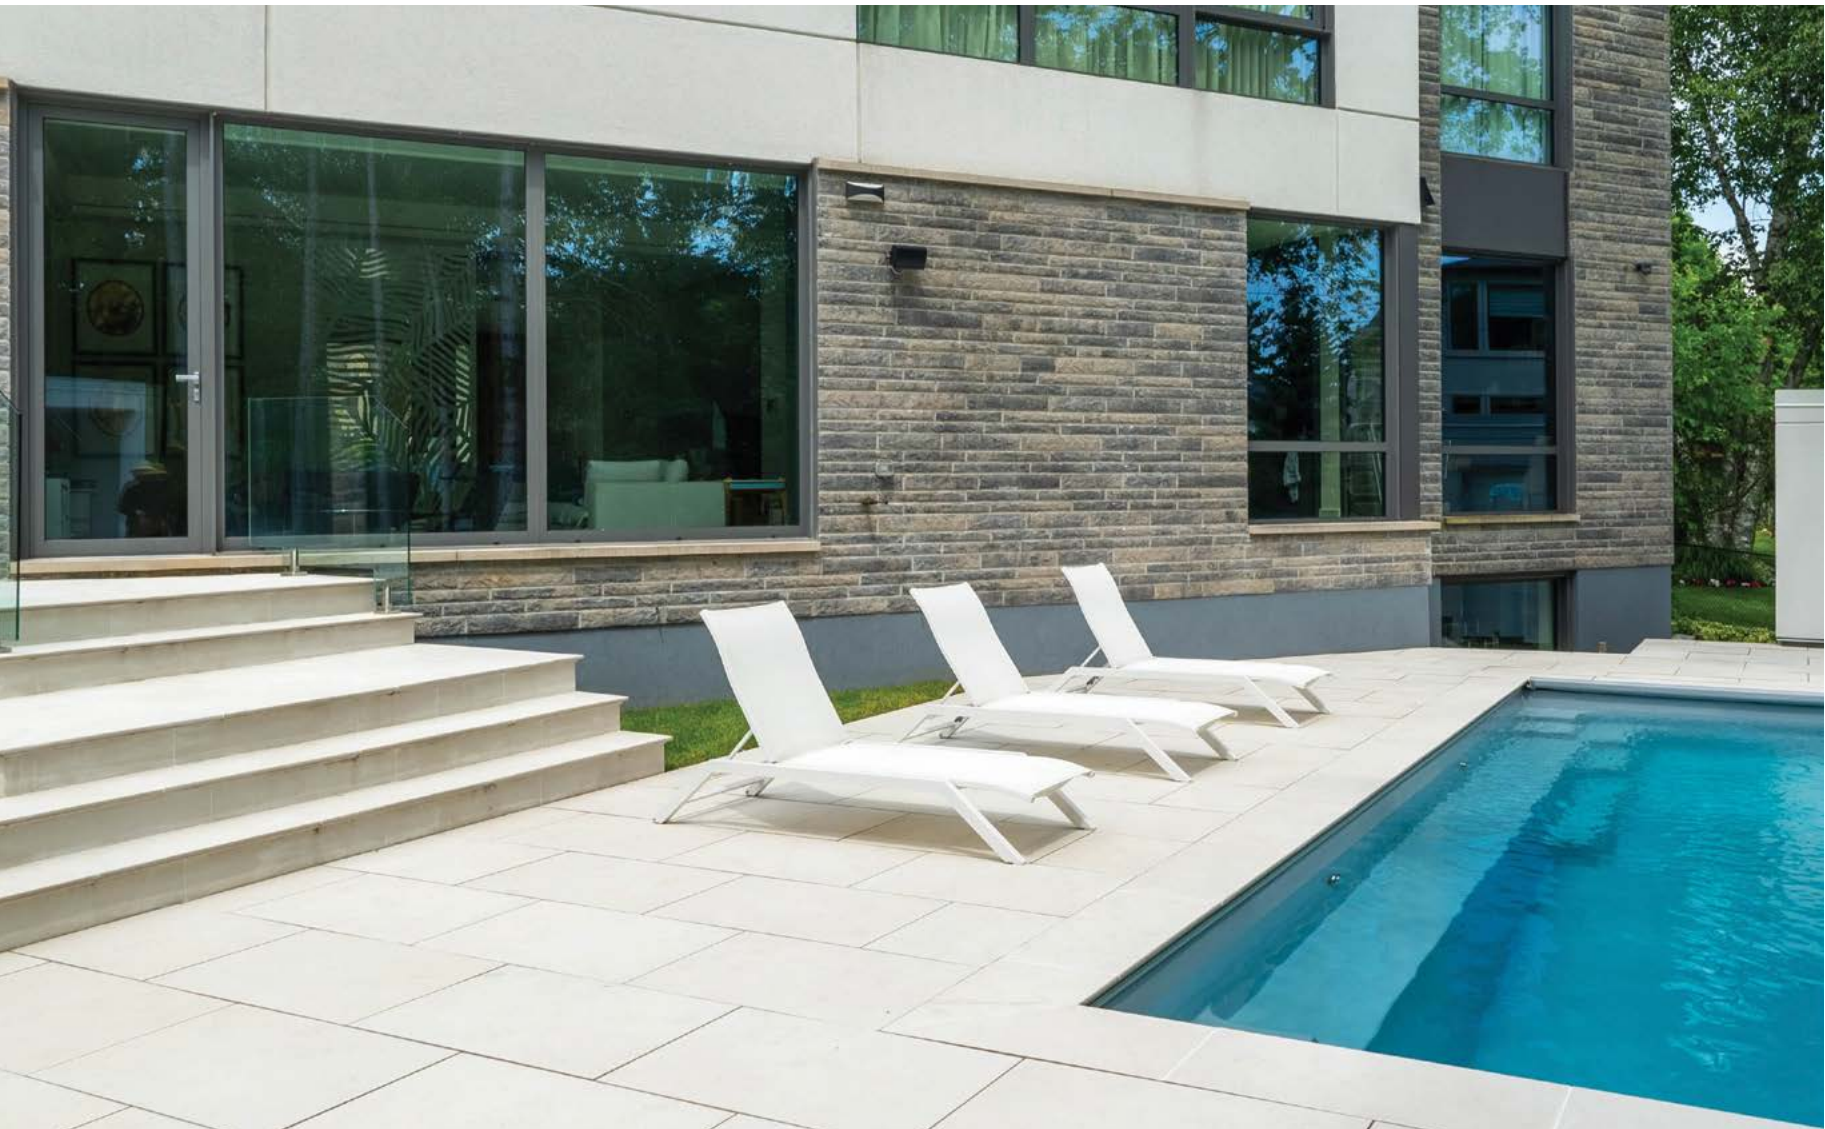

WHITE TUNDRA

An incredible white palette with a subtle stippled texture, White Tundra brings a bright, clean, and sophisticated aesthetic to any outdoor space. Its realistic stone surface is crafted with a solid porcelain body, offering the natural beauty of stone with the durability and easy care of porcelain.

The textured finish provides a soft, elegant look that pairs seamlessly with natural stone applications and enhances both contemporary and modern or urban landscape designs.

Easy to maintain White Tundra can be cleaned effortlessly using a pressure washer and Banas Floor Shampoo.