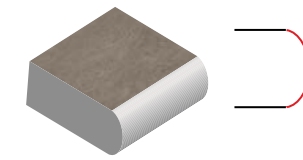

GRANDE RANGE COPING

BULLNOSED