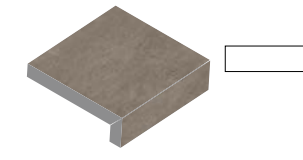

L-SHAPE
available as custom order