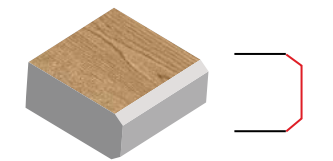

DOUBLE EASED