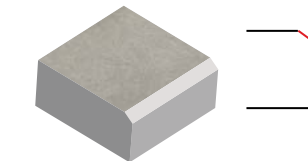

SINGLE EASED