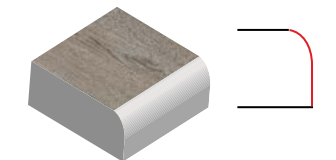

HALF BULLNOSED