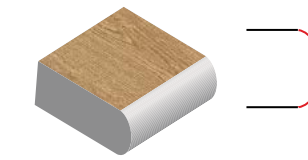

WOOD GRAIN COPING

BULLNOSED