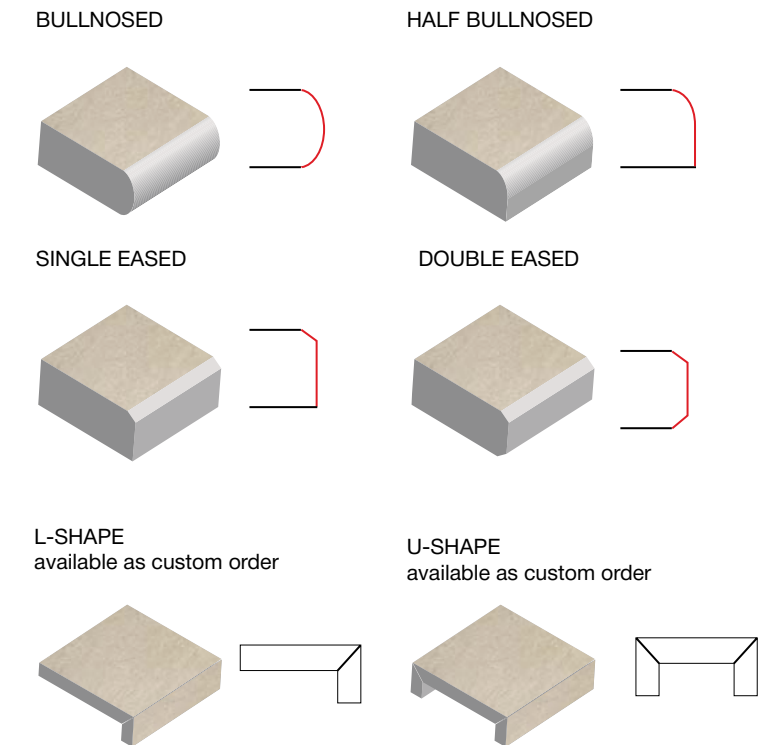

VITA 2 + 3 COPING

YOU DESIGN!
we deliver

CUSTOM FABRICATION + DESIGN

Our in-house Canadian fabrication facility unlocks endless possibilities. See what's on the cutting table!

Bring your project to life with BANAS downloadable textures.

Download available here.