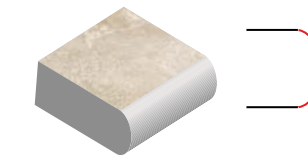

TRAVERTINE COPING

BULLNOSED