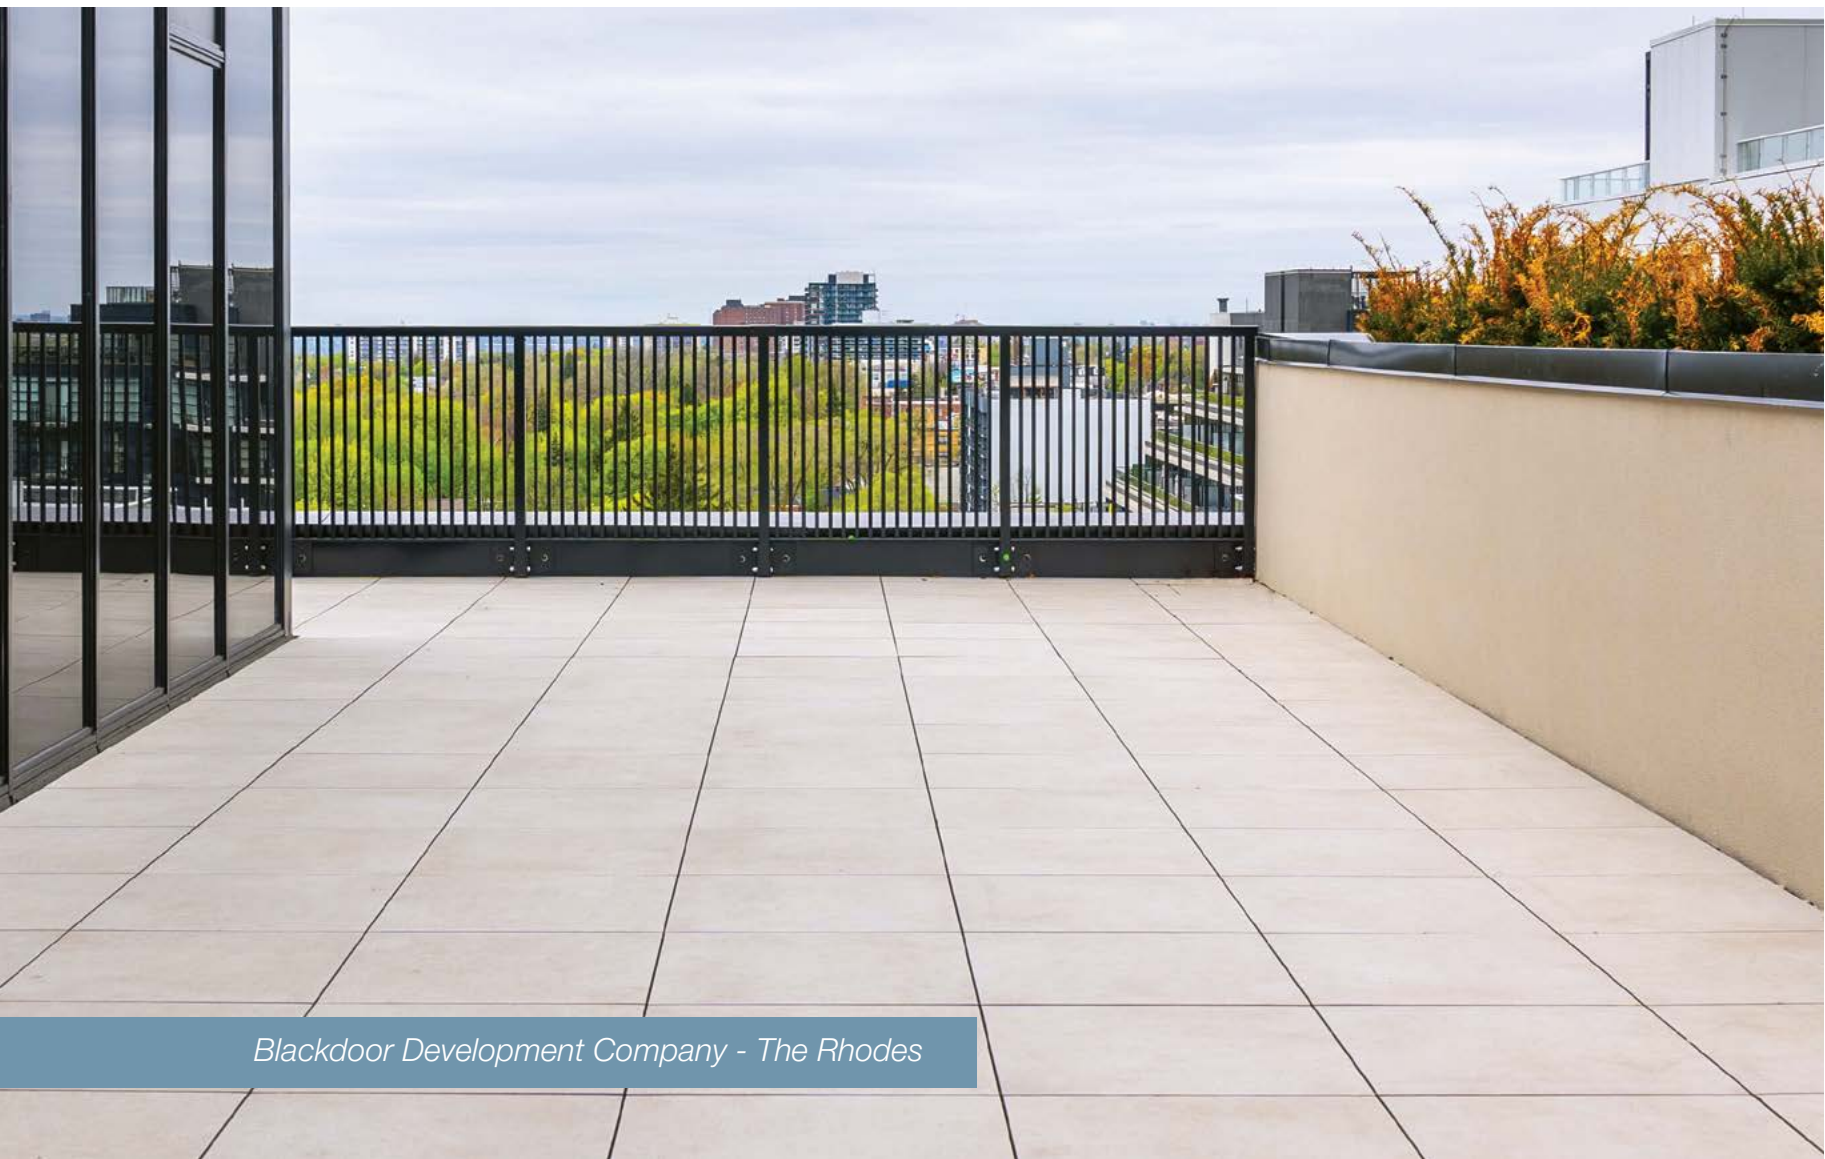

SAHARA SANDS

A warm and inviting blend of soft cream and beige tones, Sahara Sands brings a gentle, neutral elegance to any outdoor environment. Designed with a realistic stone surface and solid porcelain body, it provides the natural beauty of stone with the long-lasting durability and low maintenance of porcelain.

Its textured finish enhances authenticity and pairs seamlessly with natural stone applications. Sahara Sands works beautifully with both contemporary and modern or urban landscape designs, offering a versatile and timeless look for patios, pool surrounds, walkways, and outdoor living areas.

Easy to maintain, simply clean with a pressure washer and Banas Floor Shampoo to keep surfaces looking fresh and bright.

Blackdoor Development Company - The Rhodes