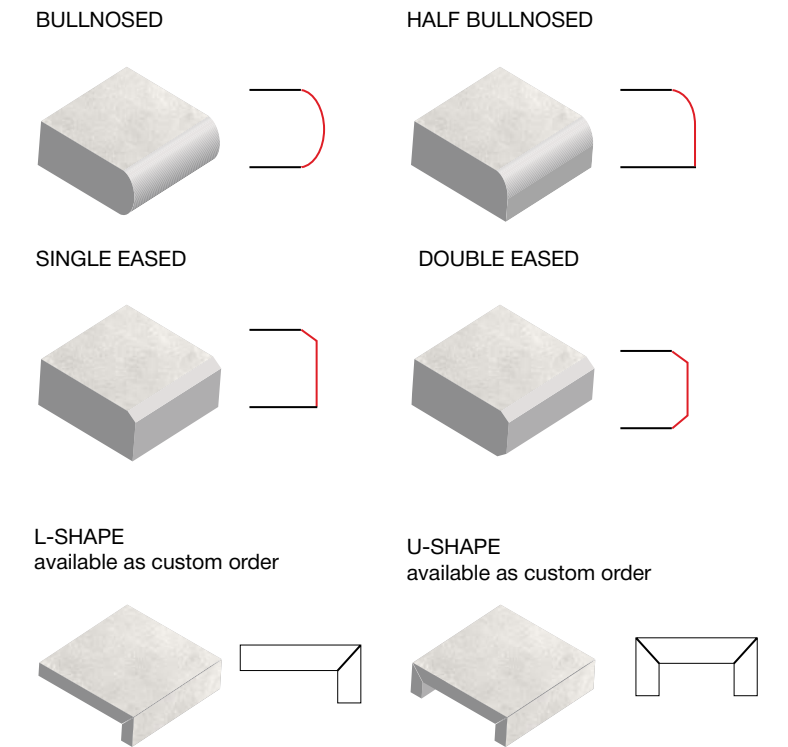

VITA 2 + 3 COPING

YOU DESIGN!
we deliver

CUSTOM FABRICATION + DESIGN

Our in-house Canadian fabrication facility unlocks endless possibilities. See what's on the cutting table!

Bring your project to life with BANAS downloadable textures.

Download available here.