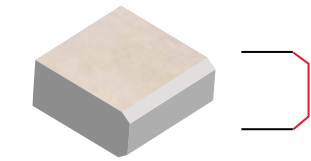

DOUBLE EASED