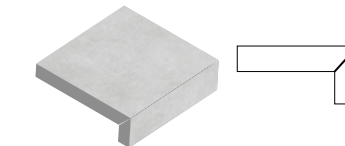

L-SHAPE
available as custom order