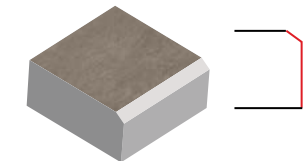

SINGLE EASED