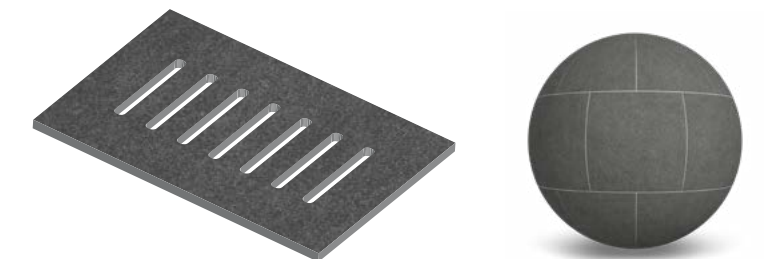

CUSTOM FABRICATION + DESIGN

Our in-house Canadian fabrication facility unlocks endless possibilities. See what's on the cutting table!

Bring your project to life with BANAS downloadable textures.

Download available here.