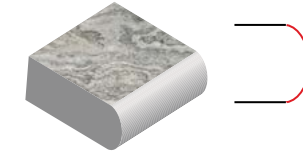

NSP COPING

BULLNOSED