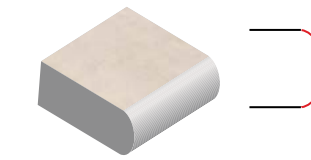

GRANDE RANGE COPING

BULLNOSED