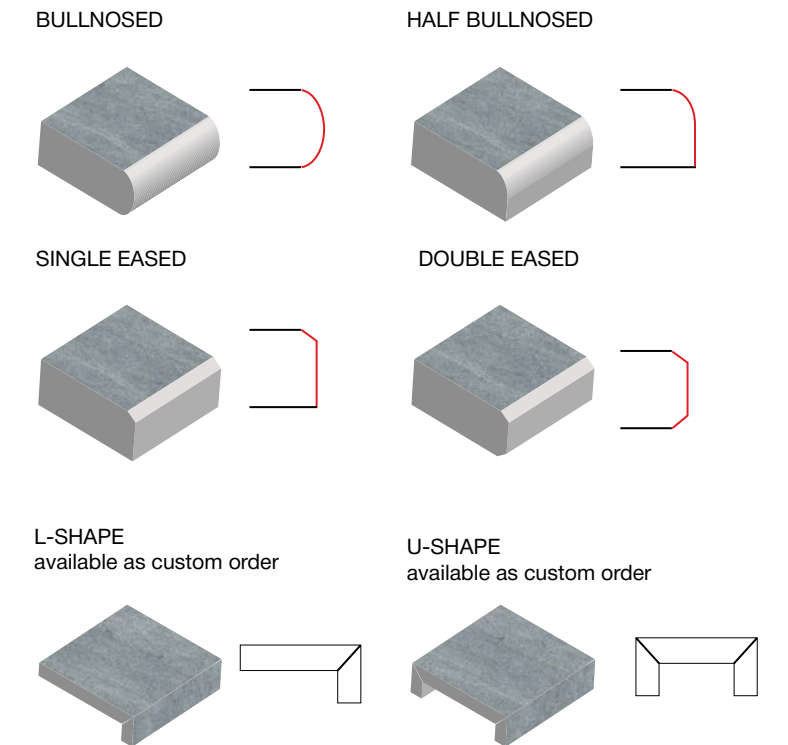

VITA 2 + 3 COPING

YOU DESIGN!
we deliver

CUSTOM FABRICATION + DESIGN

Our in-house Canadian fabrication facility unlocks endless possibilities. See what's on the cutting table!

Bring your project to life with BANAS downloadable textures.

Download available here.