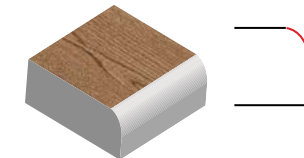

HALF BULLNOSED