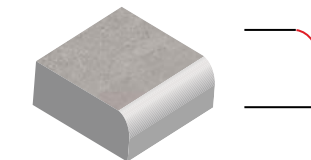

HALF BULLNOSED